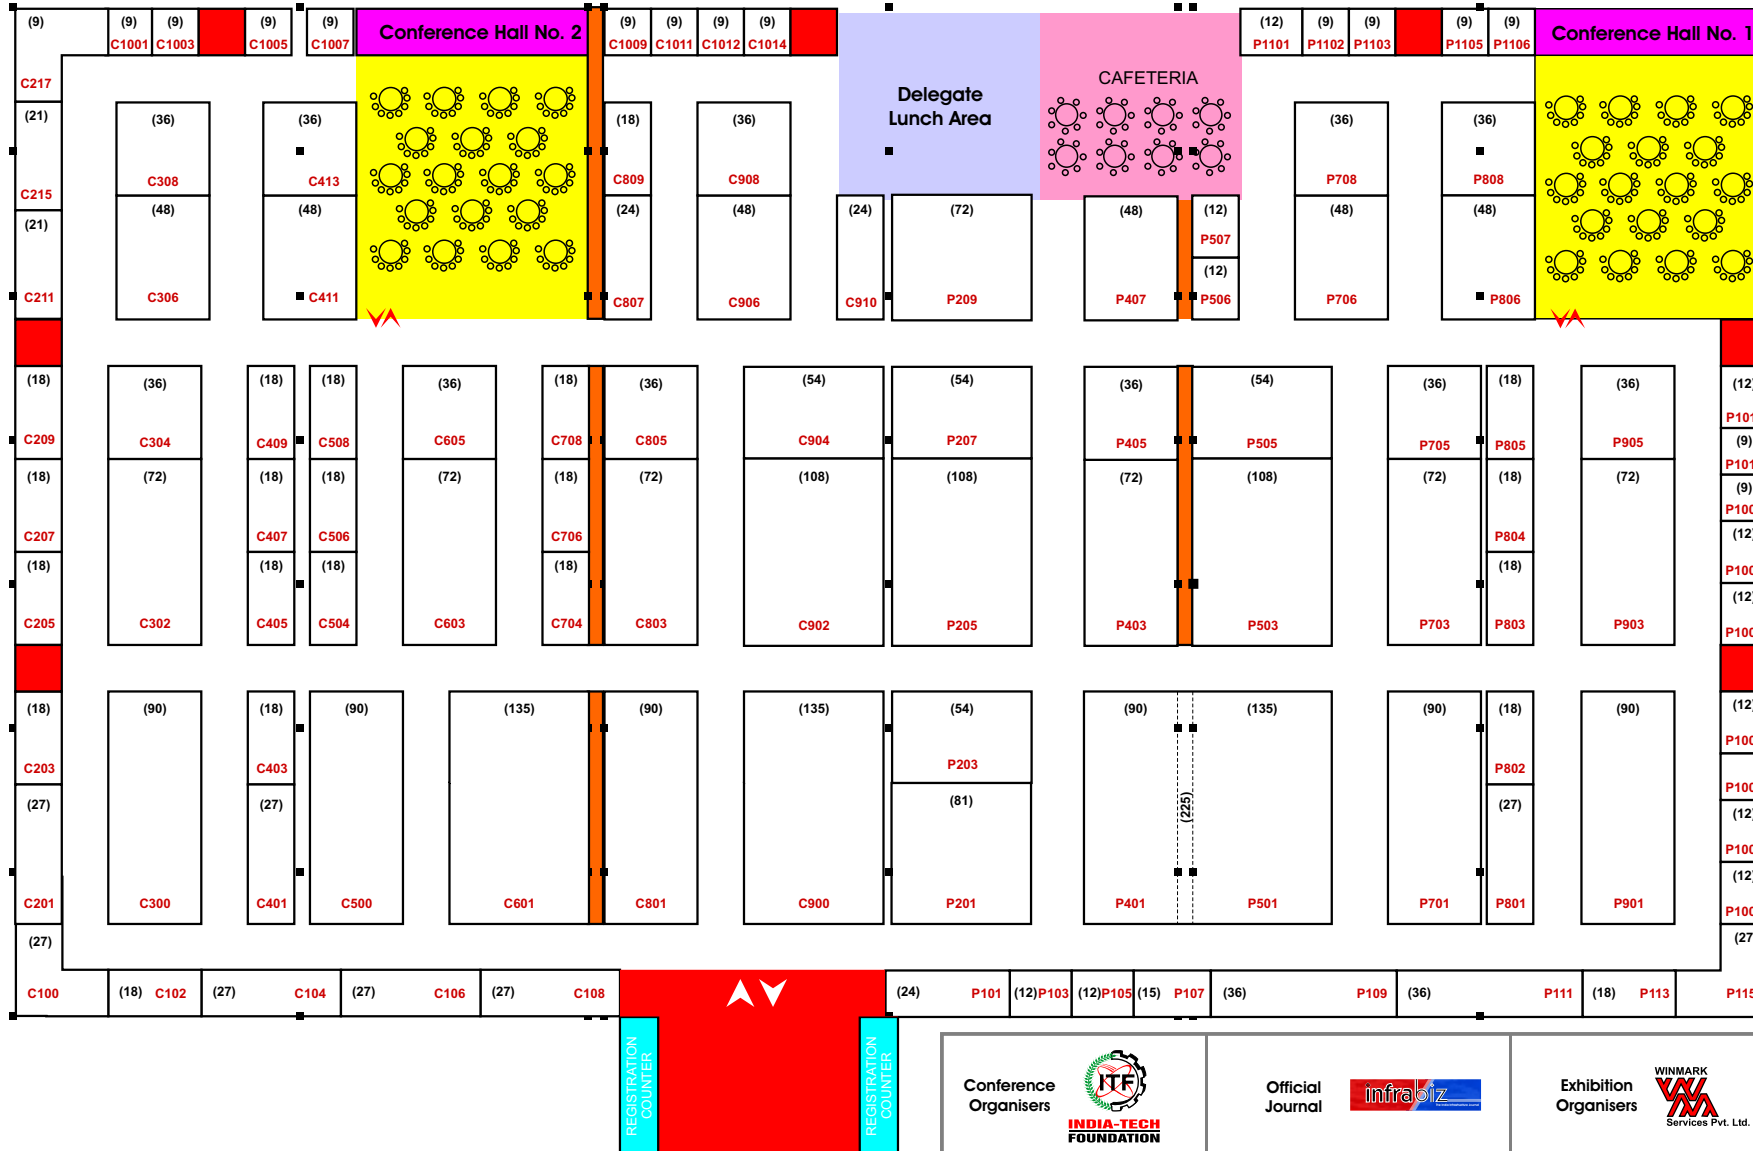

20 - 23 October 2010

MMRDA Exhibition Ground, BKC, Mumbai, India

the TOTAL Infrastructure Construction Industry show

For Exhibit Display Space Contact :

WINMARK SERVICES PVT. LTD. B-702, Dheeraj Heritage Residency-1, Shastrri Nagar, Linking Road Extn., Santacruz (W), Mumbai - 400 054.
 Phones: +91-22-2660 5550 / 7755 Fax: +91-22-2660 3992 / 93 Email: sales@construindia.com
Regional Office : 1202, Nirmal Tower, Barakhamba Road, New Delhi - 110001. Phone : 011- 4151 4955 Fax : 011- 4151 4956 Email : delhi@india-tech.com