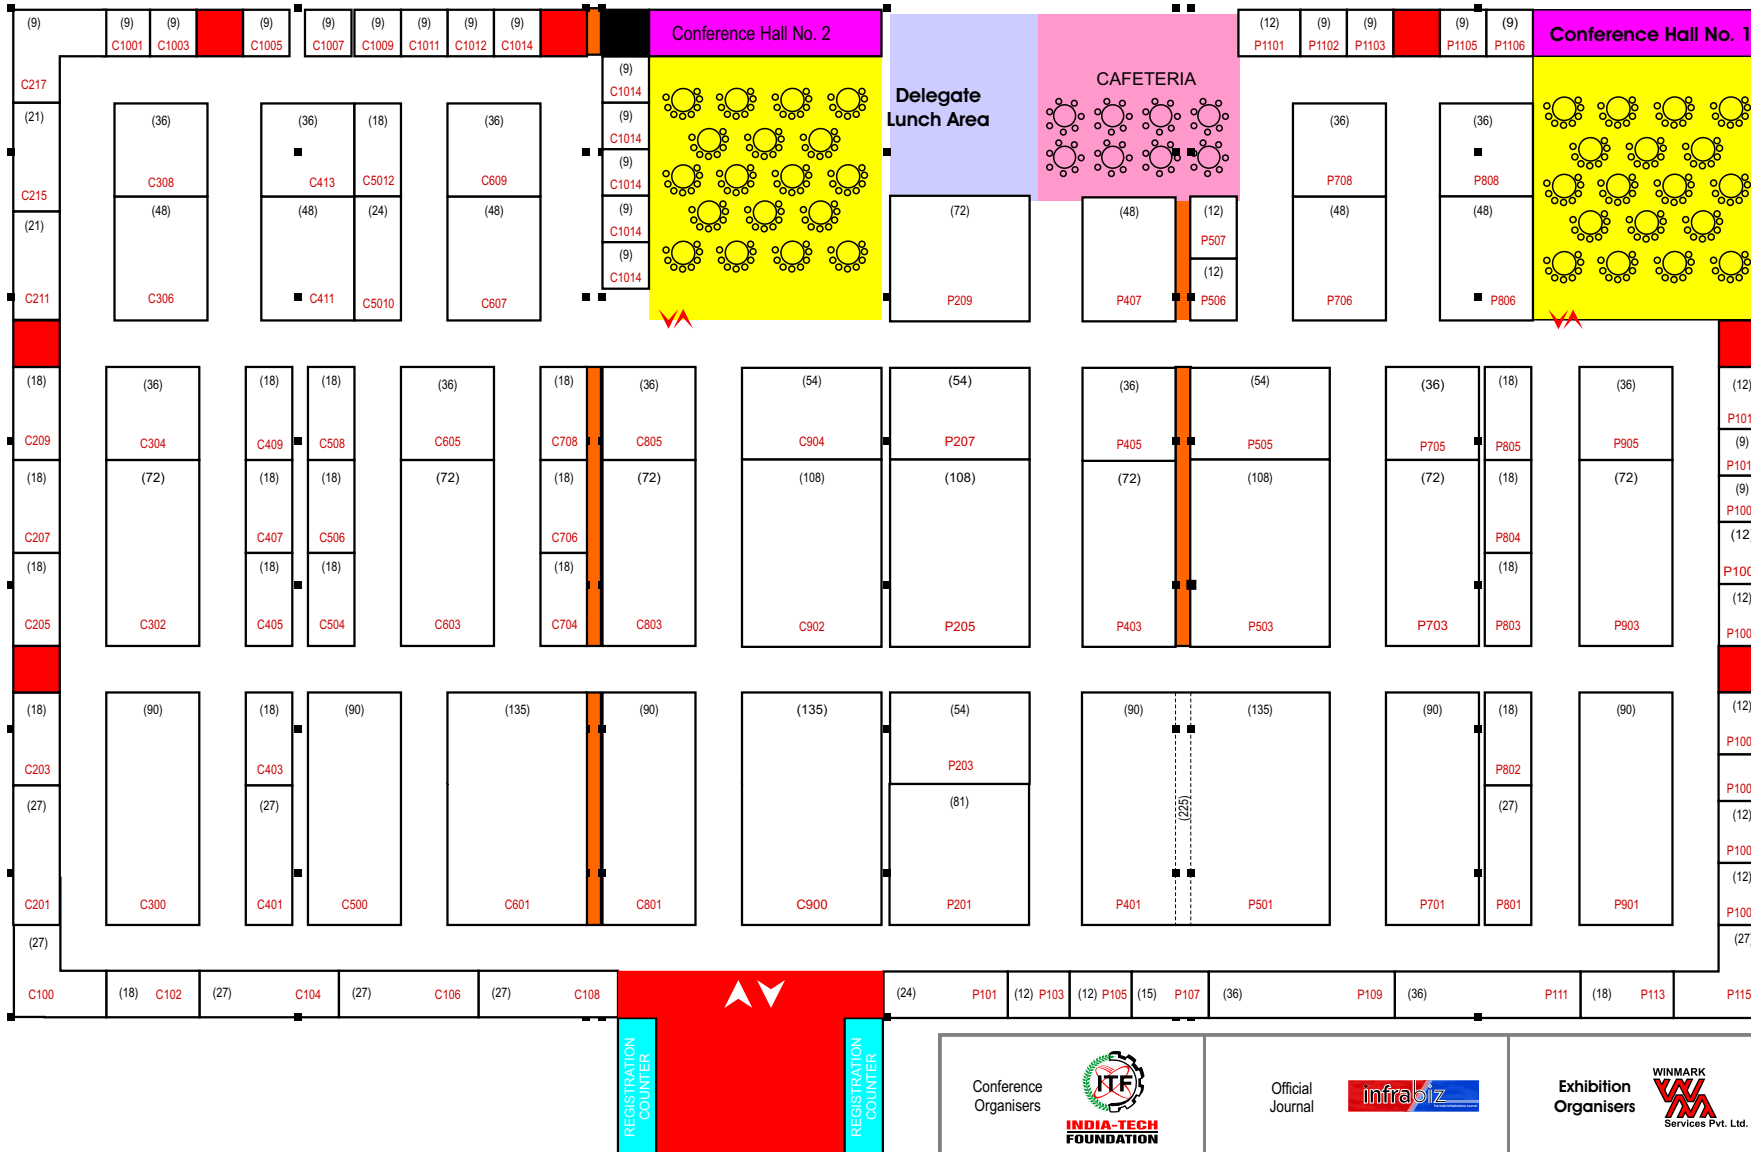

27 - 30 October 2010  
MMRDA Exhibition Ground, BKC, Mumbai, India

12<sup>th</sup> World Innovation Summit & Expo  
INFRABIZ CONVERGENCE

**CONSTRU**  
INDIA 2010

the TOTAL Infrastructure Construction Industry show